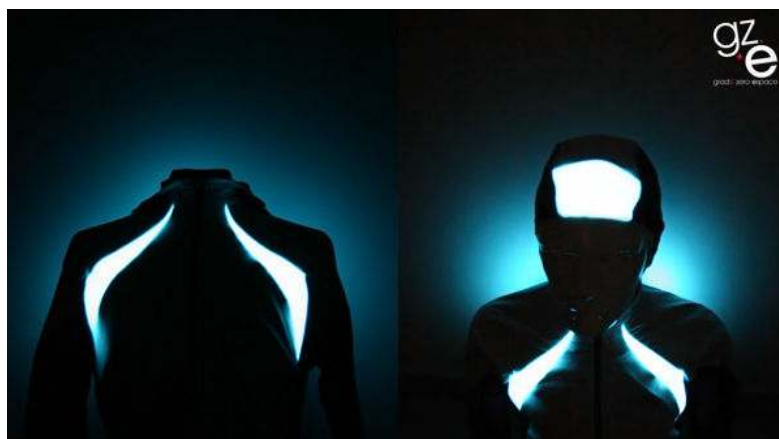

by Multiple Owners ⌵

I.D.

INFO ⌵

SHARE ⌵

Integration project of reLIGHT technology into a Northface running jacket.

*reLIGHT integration by Luisa Baldassari
Project Supervisor: Giada Dammacco*

reLIGHT NF

 Add to Collection